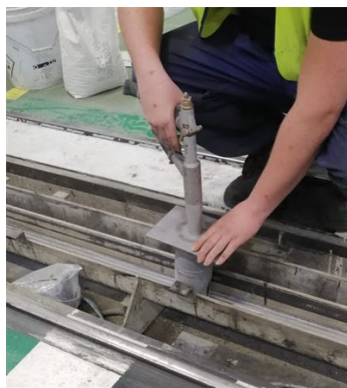

Belzona Guides its Clients into Rebuilding & Protecting an Assembly Line

Buffer Chain Guide

ID: 8506

Industry: *General Industry*
Application: *GSS-Gaskets, Seals and Shims*
Substrate: *Steel*
Products: ** Belzona 1311 (Ceramic R-Metal) ,*
** Belzona 1321 (Ceramic S-Metal) ,*

Customer Location: *Angers, France*
Application Date: *September 2020*

Problem

The conveyor chain had worn the channel that guides it by 6-8mm over a period of 10 years.

Photograph Descriptions

- * 1). Problem Area ,
- * 2). Specific Grit-blasting Dust Extraction Tool ,
- * 3). Application of Belzona 1311 ,
- * 4). Final Application ,

Application Situation

Levelling off wear at the bottom of a buffer chain guide on an automotive assembly line.

For more examples of Belzona Know - How In Action, please visit <https://khia.belzona.com>

ISO 9001:2015
FS 695214
ISO 14001:2015
EMS 695213

Belzona Facts

The client couldn't afford to have any dust in the vehicle assembly block, this forced the Distributor to form their own grit blasting nozzle allowing them to not only blast but also contain and recuperate the grit, minimising the spread of dust. The client was astonished by not only the Distributors ability to work within tight constraints but also by the possibility of using Epoxies to repair rather than replace the whole chain guide.