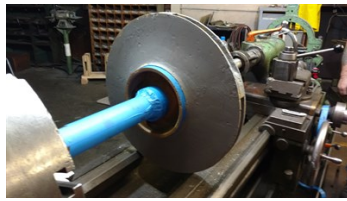

# BELZONA HELPS FIRE PUMP PERFORM AGAIN

ID: 6403

Industry: *Marine*  
Application: *CEP-Centrifugal Pumps*  
Substrate: *Bronze*  
Products: *\* Belzona 1111 (Super Metal) ,*  
*\* Belzona 1131 (Bearing Metal) ,*  
*\* Belzona 1341 (Supermetalglide) ,*

## Problem

*Impeller had suffered heavy cavitation and erosion due to contact with salt water.*